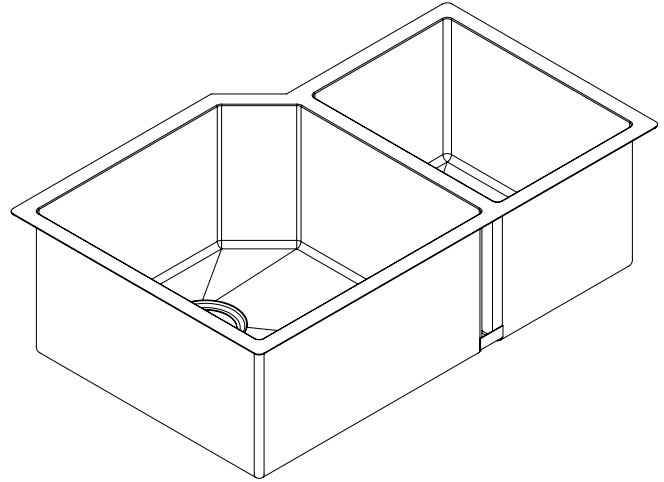

Model: K1-D32

32" Undermount 16 Gauge Stainless Steel Double Basin(L/S) Kitchen Sink

SPEC SHEET

Features

- Premium T-304 16G Stainless Steel material
- 10" deep bowl
- Sloped bottom drain with grooves
- Round 10mm corners
- Commercial grade brushed finish
- 3.5 inch real set drain
- Extra thick 3mm rubber sound dampening pads
- Full body coated
- Bottom grids, basket drainer included
- Recommended minimum cabinet size: 36"
- Limited lifetime warranty