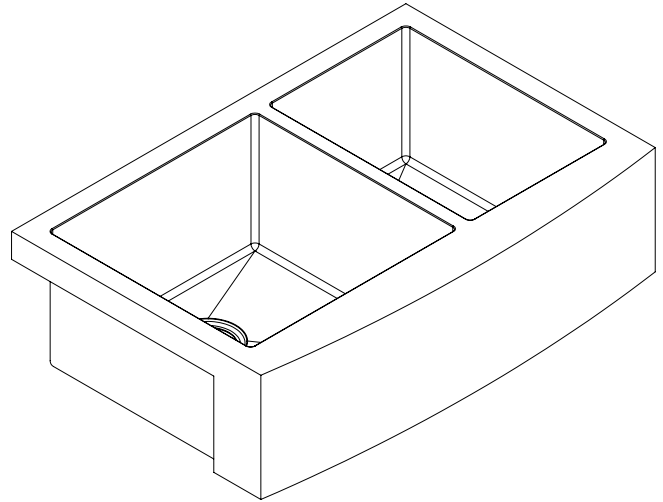

Model: K1-DF33

33" Farmhouse Apron 16 Gauge Stainless Steel Double Basin Kitchen Sink

### Features

- Premium T-304 16G Stainless Steel material
- 10" deep bowl
- Sloped bottom drain with grooves
- Round 10mm corners
- Commercial grade brushed finish
- 3.5 inch real set drain
- Extra thick 3mm rubber sound dampening pads
- Full body coated
- Bottom grids, basket drainer included
- Recommended minimum cabinet size: 33"
- Limited lifetime warranty